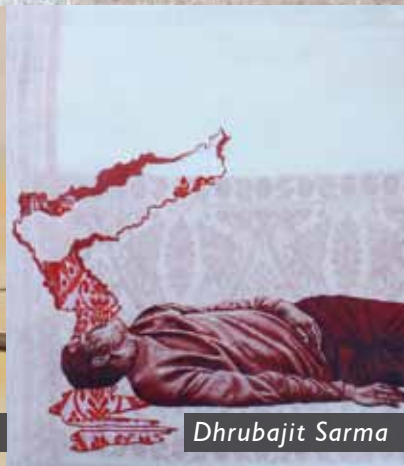

Moumita Das